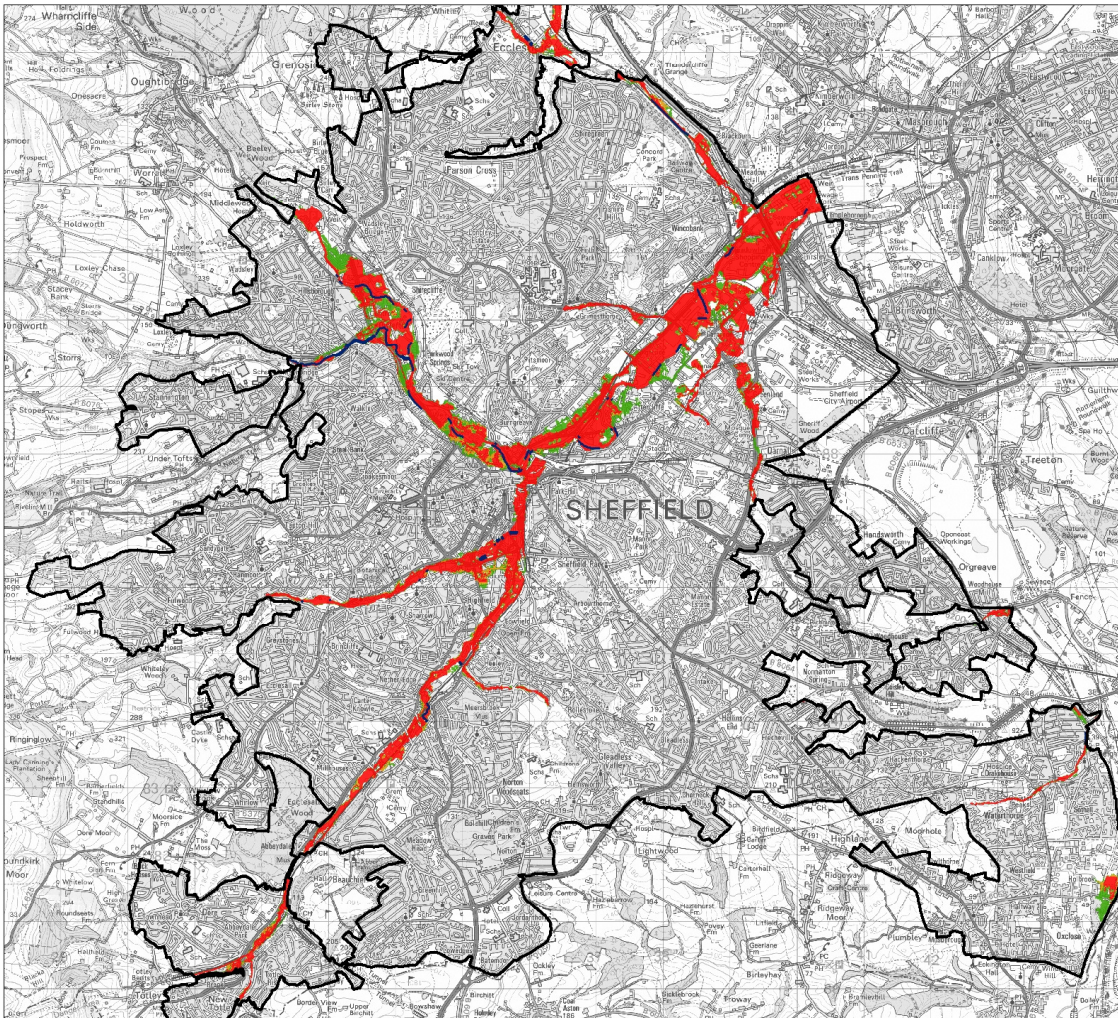

Sheffield - Un-Defended Probability Map

— Defences
▨ Area Benefiting from defences to 1% SOP

Un-Defended Probability Map

■ Low
■ Medium
■ High

Yorkshire and Humber Regional Assembly Flood Risk Appraisal

Un-Defended Probability Map